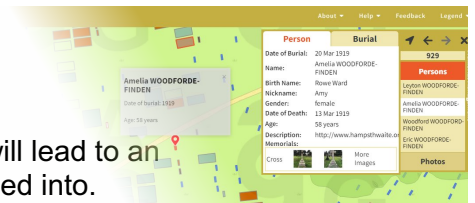

**ACCESSING THE PAST PORTAL - MAPPING HAMPSTHWAITE'S PAST at:
<https://hampsthwaite.burialgrounds.co.uk/mapmanagement/#/>**

Go to the Portal either by typing in the URL above or clicking on links on the village website.

- **Pan** and **Zoom** then **Hover** to see occupants - the different colours represent different types of Memorial. (to zoom either use mouse wheel the or the + and - at top left - the **Legend** tab top right will show drop-down explanation of these colours)

- Clicking on a Memorial reveals a drop-down box on the right of the screen with the **Grave_Number** (where it is known) followed by a list of the occupants then **Photos**.

- Clicking on one of the names reveals burial date and age (where known) plus a link to a page on our village website set aside for each surname. This is work in progress but see A W-Finden, Tetley and Hare-Gill for the intention.

- The **Burials Tab** will reveal a scan of the appropriate **Register Page** and this can be enlarged by clicking on it.

- The **Details** heading (to follow) will show the **Inscription** and **Photos** will lead to an image or images, each of which can be clicked on to enlarge and Zoomed into. **Graves** and **Attributes** are not used currently but may form the basis of a future development.

- At the top left of the screen is a **Search** dialogue box which is revealed by clicking on the **magnifying glass icon**. Here you can type in a Surname for example will reveal a list of all with that name together with **Burial Date** and **Age** if known. Selecting one of the Names will show the position of that Memorial, if known, and clicking on it reveals the drop-down box as above. If no Memorial is known, a **'Not yet mapped'** pop-up appears, but clicking on the **Book Icon** to the right of each name will show what information is available currently.