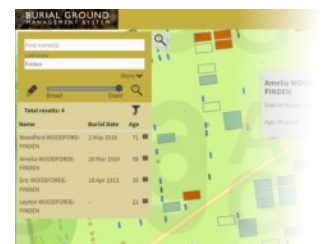

- Select the **Search Box** down arrow to show other search criteria. Try Age(from) = 0 and Age(to) = 1 for example, to reveal an extensive list of the many infant deaths. Equally. Try 99 to 110 to show those who have faired rather better or ages from 16 to 50 and Years from 1914 to 1918 to seek WW1 casualties perhaps?