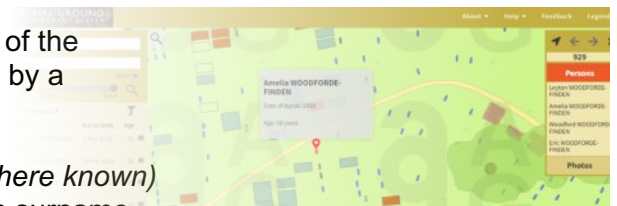

- Clicking on one of the names reveals burial date and age (where known) plus a link to a page on our village website set aside for each surname. This is work in progress but see A W-Finden, Tetley and Hare-Gill for the intention.

- The **Burials Tab** will reveal a scan of the appropriate **Register Page** and this can be enlarged by clicking on it.

- The **Details** heading (to follow) will show the **Inscription** and **Photos** will lead to an image or images, each of which can be clicked on to enlarge and Zoomed into. **Graves** and **Attributes** are not used currently but may form the basis of a future development.