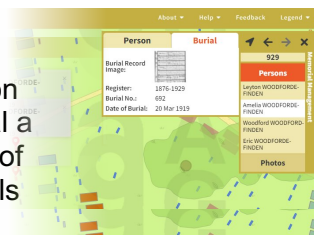

- **Pan** and **Zoom** then **Hover** to see occupants - the different colours represent different types of Memorial. (to zoom either use mouse wheel the or the + and - at top left - the **Legend** tab top right will show drop-down explanation of these colours)

- Clicking on a Memorial reveals a drop-down box on the right of the screen with the **Grave\_Number** (where it is known) followed by a list of the occupants then **Photos**.

- Clicking on one of the names reveals burial date and age (where known) plus a link to a page on our village website set aside for each surname. This is work in progress but see A W-Finden, Tetley and Hare-Gill for the intention.

- The **Burials Tab** will reveal a scan of the appropriate **Register Page** and this can be enlarged by clicking on it.

- The **Details** heading (to follow) will show the **Inscription** and **Photos** will lead to an image or images, each of which can be clicked on to enlarge and Zoomed into. **Graves** and **Attributes** are not used currently but may form the basis of a future development.

- At the top left of the screen is a **Search** dialogue box which is revealed by clicking on the **magnifying glass icon**. Here you can type in a Surname for example will reveal a list of all with that name together with **Burial Date** and **Age** if known. Selecting one of the Names will show the position of that Memorial, if known, and clicking on it reveals the drop-down box as above. If no Memorial is known, a **'Not yet mapped'** pop-up appears, but clicking on the **Book Icon** to the right of each name will show what information is available currently.