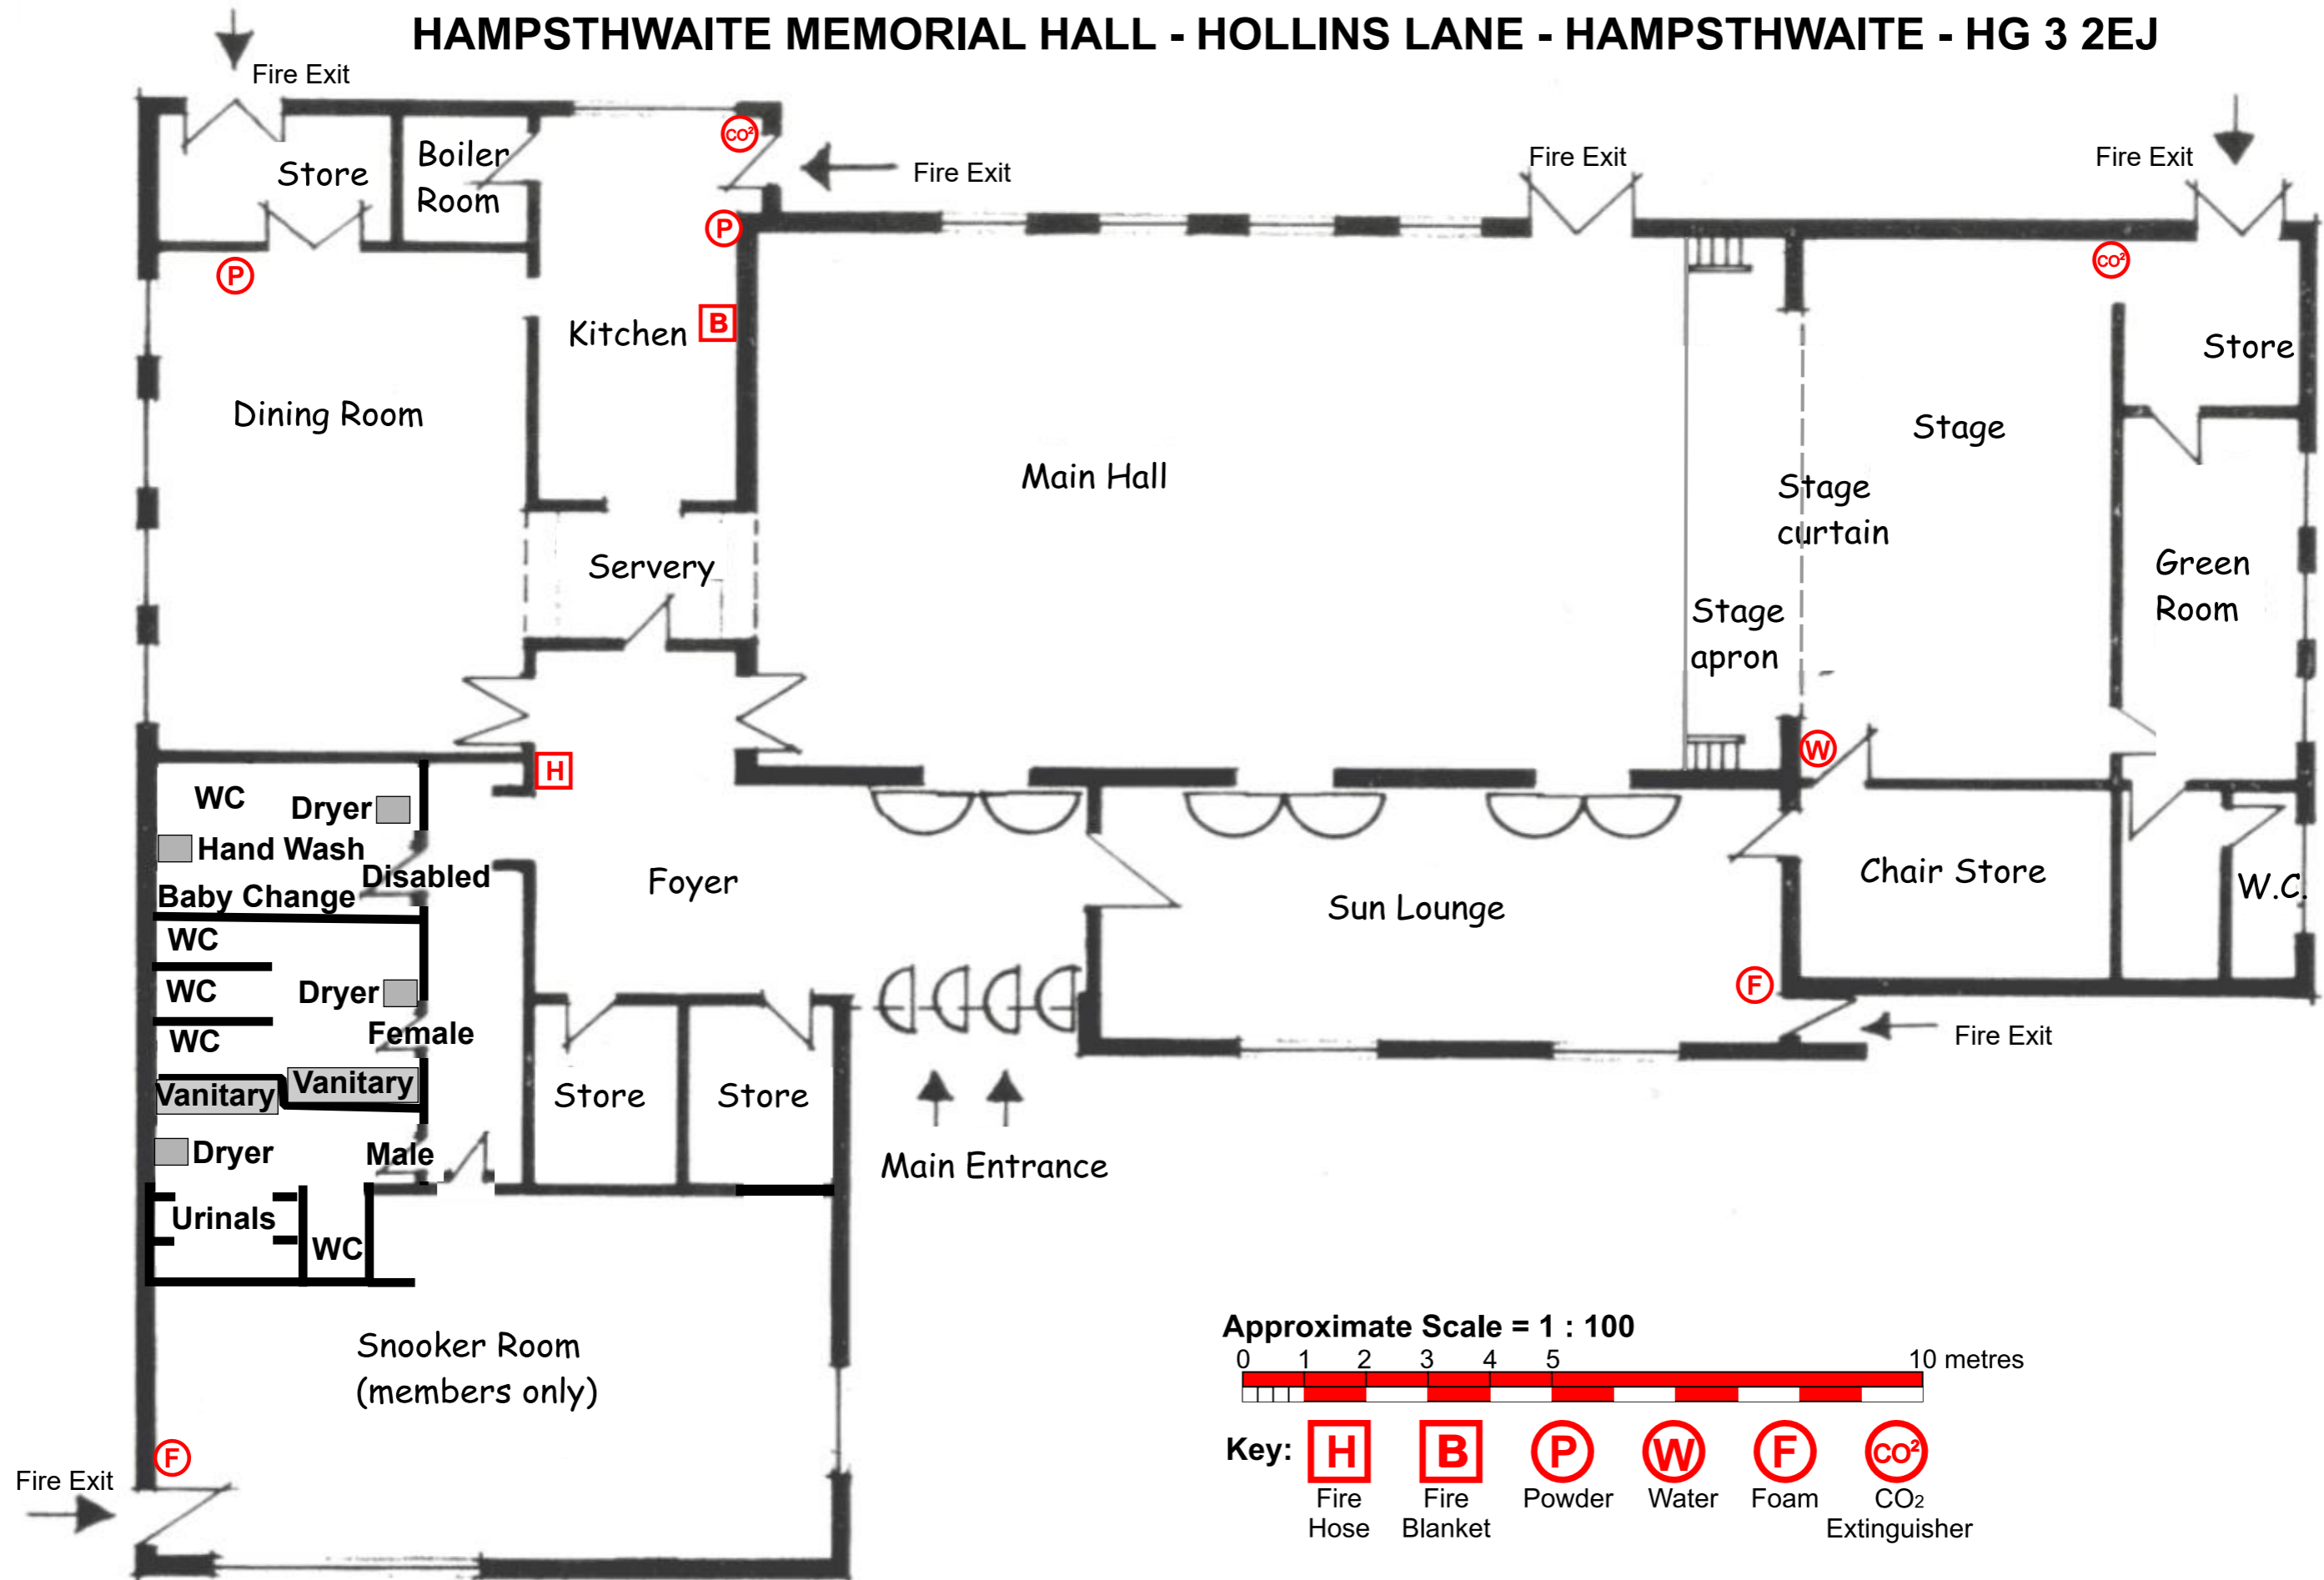

HAMPSTHWAITE MEMORIAL HALL - HOLLINS LANE - HAMPSTHWAITE - HG 3 2EJ

Approximate Scale = 1 : 100

- Key:
- H** Fire Hose
 - B** Fire Blanket
 - P** Powder
 - W** Water
 - F** Foam
 - CO₂** CO₂ Extinguisher